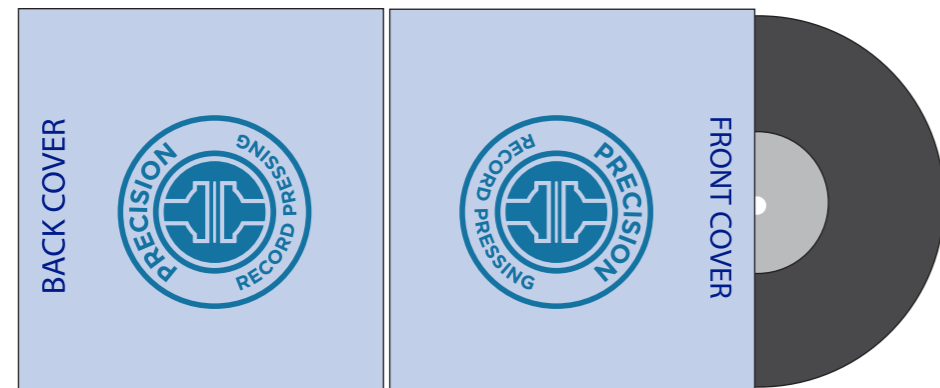

BACK PANEL

FRONT PANEL

(POCKET OPENING)

Outer dotted line is bleed, extend all background images to this line.  
 Middle solid line is cut line, this is where the art will be cut.  
 Inner dotted line is safety margin, keep all important elements within this line.  
 Keep "Guides" layer locked, work only on "Art" layer, or new layers you create.

### Precision 12" Inner Sleeve Template

This inner sleeve opens at the top  
 Please position your art with the top of each side oriented like the above diagram.